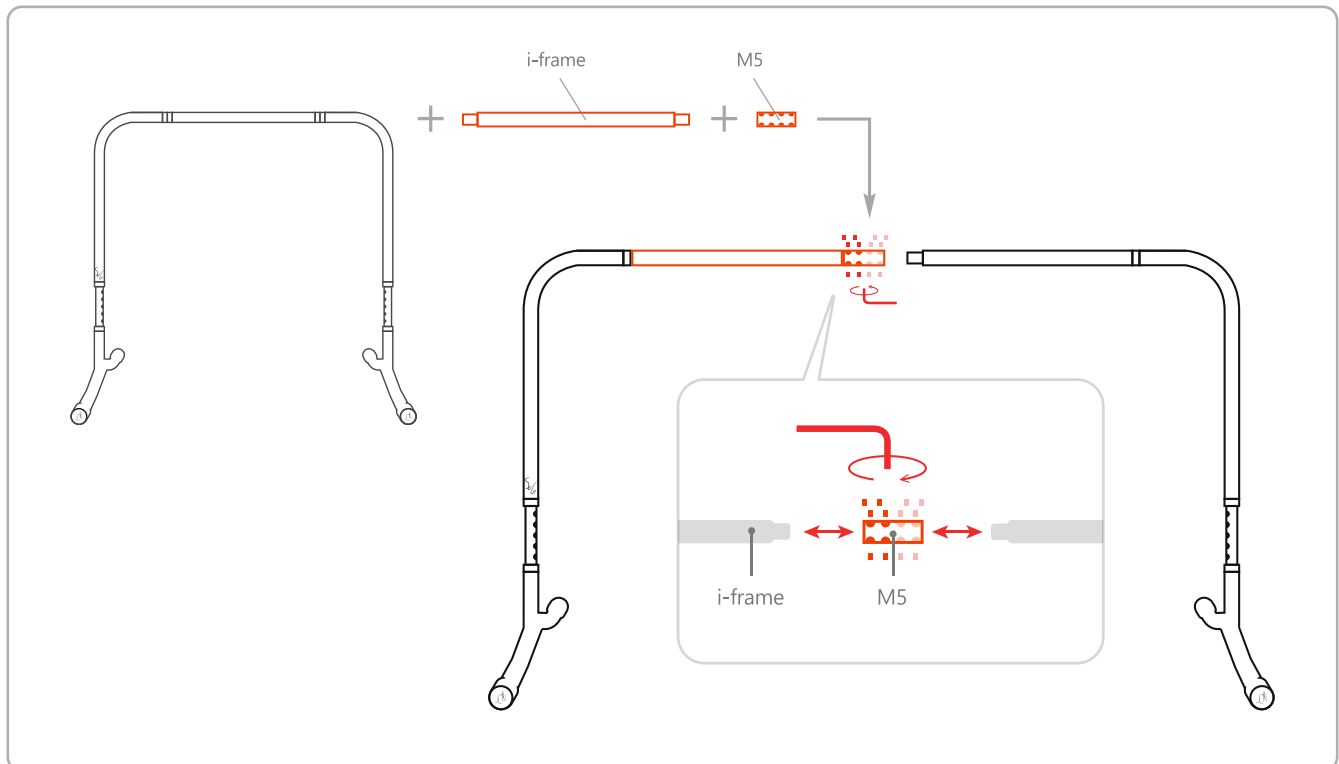

Barreinabag-Solo i-set

Components

- Lengths : 600mm
- Weight : 740g

- Lengths : 105mm
- Weight : 460g
- pouch weight : 18g

- included
- Short bolt 3ea

※ Images can be different with real products.

Assembly instructions

Mon.~Thu. / am09:00~pm06:00(luncham12:00~pm01:30)

SNS: @barreinabag Tanz Co., Ltd.

Tel: 82 (0)32 651 3471 / Fax: 82 (0)32 651 3473 / E-mail: admin@barreinabag.com / cs@tanz.co.kr

More info & Shop

amazon

Keyword "Barreinabag"

jp

uk

www.tanz.co.kr

www.tanzmac.com

www.designtanz.com

www.letsballet.com